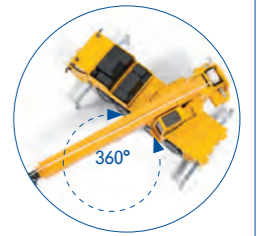

211000002

Kranwagen

Mobile crane
Camion-grue
290x115x59 mm / 11.4x4.5x2.3"