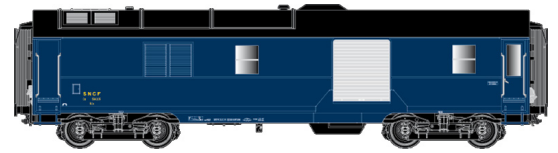

Mistral 56

Rerun	Set 41 105	A8u + A5ru + Dx	Set Mistral 56 (tranche Paris - Nice)	Ep.IIIc