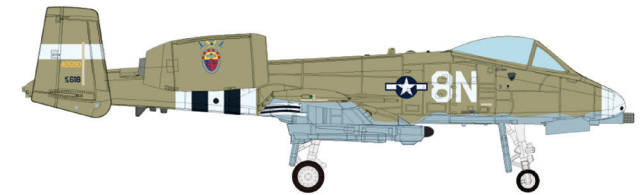

572330
U.S. Air Force Fairchild A-10C Thunderbolt II - Idaho Air National Guard,
190th Fighter Squadron, Gowen Field Air Base - 75th Anniversary - 78-0618
← 8,1 cm **1/200**
39,95 €