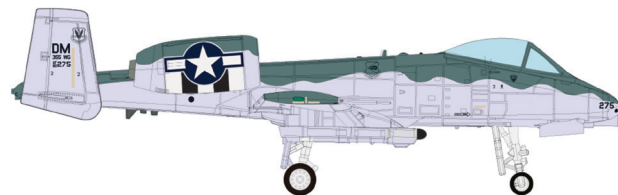

572323
U.S. Air Force Fairchild A-10C Thunderbolt II - A-10 Demo Team - 355th
Fighter Wing, Davis-Monthan Air Base - 80-0275
← 8,1 cm **1/200**
39,95 €