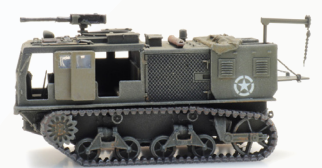

6870413

🇺🇸 US M4 High Speed Tractor, unloading