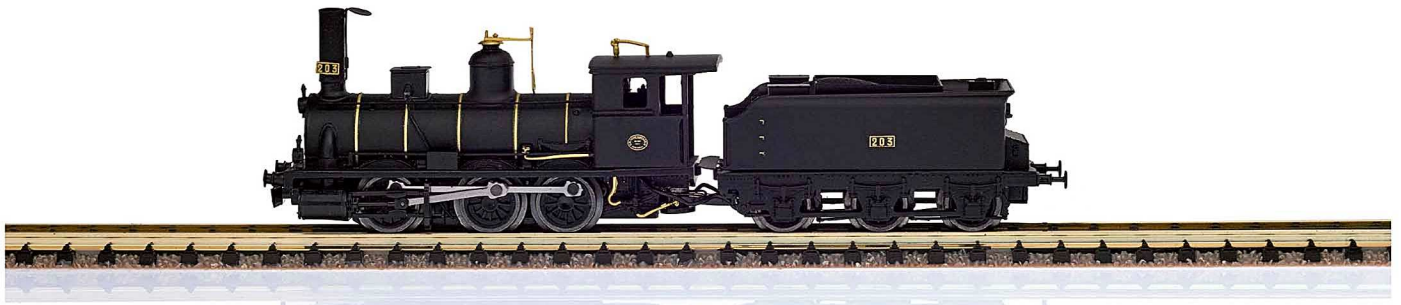

82205 STEAM 030 MZA