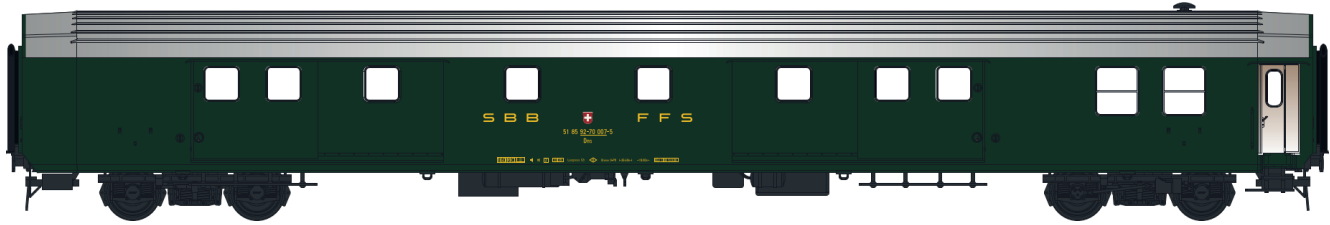

472 002 UIC-X Am green, grey roof, new logo, 9 compartments Ep.IVb

472 003 UIC-X ABm green, old logo, 10 compartments, silver roof Ep.IVa

472 004 UIC-X Bm green, old logo, 12 compartments, silver roof Ep.IVa

472 007 UIC-X Bm green, old logo, 12 compartments, grey roof Ep.IVb

472 008 UIC-X Bm green, new logo, 11 compartments, greyroof Ep.IVb

UIC-X SBB CFF FFS

Nouvelle référence / Neue Referenzen / New references / Nieuwe referenties