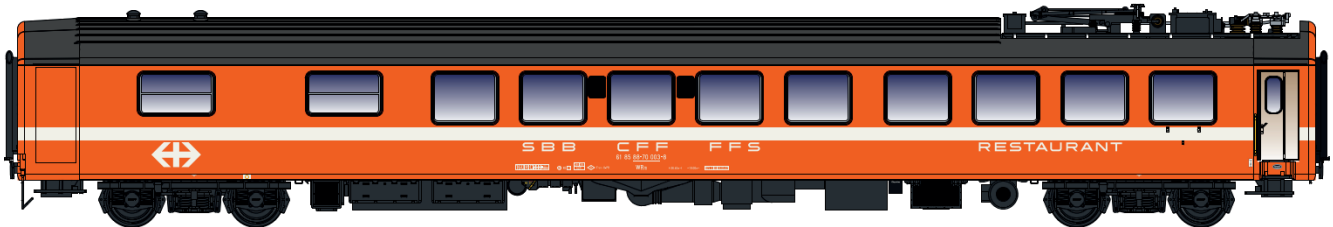

472 006 UIC-X WRm orange, SBB signet, service door without window Ep.IVa