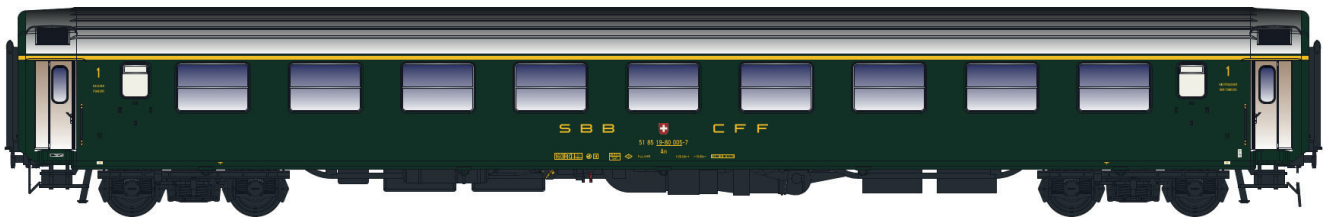

UIC-X SBB CFF FFS

Nouvelle référence / Neue Referenzen / New references / Nieuwe referenties

Bestellschluss 16/04/2022

Deadline for orders 16/04/2022

Date limite pour les commandes 16/04/2022

472 001 UIC-X Am green, silver roof, old logo, 9 compartments Ep.IVa

472 002 UIC-X Am green, grey roof, new logo, 9 compartments Ep.IVb

472 003 UIC-X ABm green, old logo, 10 compartments, silver roof Ep.IVa

472 004 UIC-X Bm green, old logo, 12 compartments, silver roof Ep.IVa