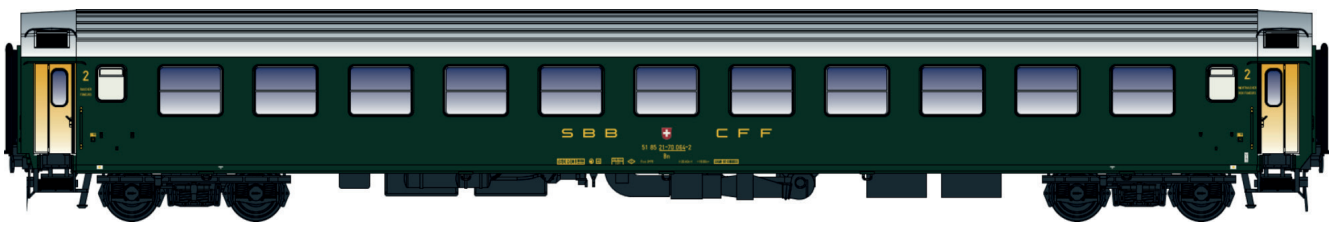

472 007 UIC-X Bm green, old logo, 12 compartments, grey roof Ep.IVb

472 008 UIC-X Bm green, new logo, 11 compartments, greyroof Ep.IVb

UIC-X SBB CFF FFS

Nouvelle référence / Neue Referenzen / New references / Nieuwe referenties

472 009 UIC-X Dms green, old logo, silver roof, pearl beige doors Ep.IVa

472 010 UIC-X Dms green, old logo, grey roof, pearl beige doors Ep.IVa

472 011 UIC-X Bm green, old logo, silver roof, 11 compartments, pearl beige doors Ep.IVa