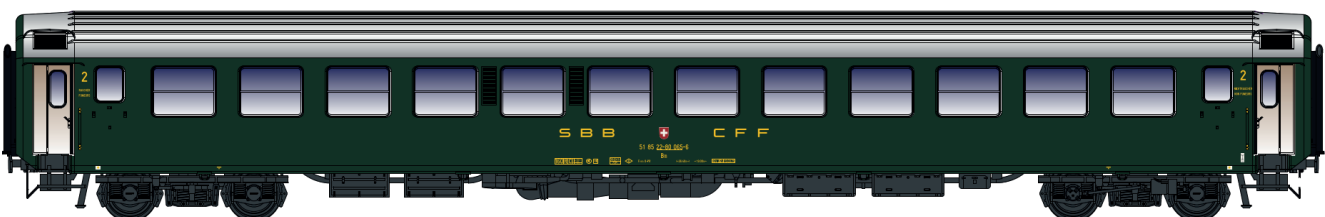

UIC-X SBB CFF FFS

Nouvelle référence / Neue Referenzen / New references / Nieuwe referenties

Bestellschluss 16/04/2022

Deadline for orders 16/04/2022

Date limite pour les commandes 16/04/2022

472 001 UIC-X Am green, silver roof, old logo, 9 compartments Ep.IVa

472 002 UIC-X Am green, grey roof, new logo, 9 compartments Ep.IVb

472 003 UIC-X ABm green, old logo, 10 compartments, silver roof Ep.IVa

472 004 UIC-X Bm green, old logo, 12 compartments, silver roof Ep.IVa