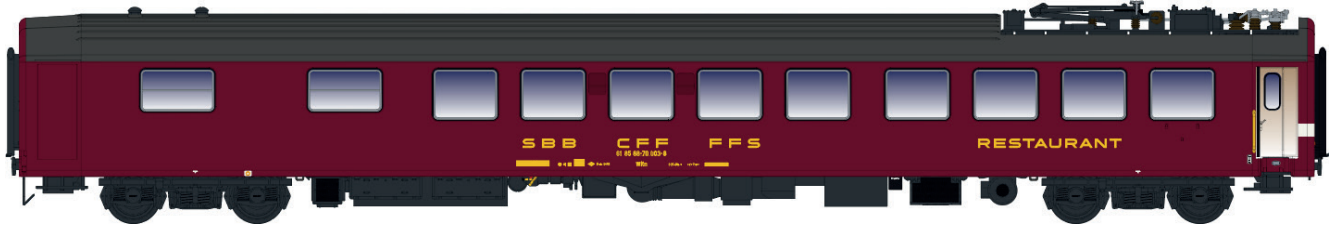

UIC-X SBB CFF FFS

Nouvelle référence / Neue Referenzen / New references / Nieuwe referenties

472 005 UIC-X WRm red, SBB signet, service door without window Ep.IVa