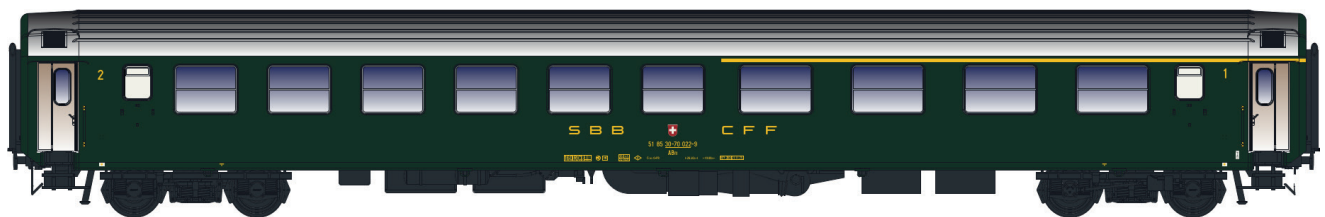

UIC-X SBB CFF FFS

Nouvelle référence / Neue Referenzen / New references / Nieuwe referenties

Bestellschluss 16/04/2022

Deadline for orders 16/04/2022

Date limite pour les commandes 16/04/2022

472 001 UIC-X Am green, silver roof, old logo, 9 compartments Ep.IVa

472 002 UIC-X Am green, grey roof, new logo, 9 compartments Ep.IVb

472 003 UIC-X ABm green, old logo, 10 compartments, silver roof Ep.IVa

472 004 UIC-X Bm green, old logo, 12 compartments, silver roof Ep.IVa